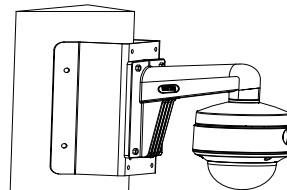

Camera	
Image Sensor	5 MP CMOS image sensor
Resolution	2560 (H) × 1944 (V)
Min. Illumination	Color: 0.01 Lux @ (F1.2, AGC ON), 0 Lux with IR
Shutter Time	PAL: 1/25 s to 1/50, 000 s NTSC: 1/30 s to 1/50, 000 s
Lens	2.7 mm to 13.5 mm motorized vari-focal lens
Horizontal Field of View	95.7° to 29.1°
Lens Mount	Φ 14
Day & Night	IR cut filter
Angle Adjustment	Pan: 0° to 355°, Tilt: 0° to 75°, Rotate: 0° to 355°
Synchronization	Internal synchronization
Frame Rate	PAL: 5 MP@20fps, 4 MP@25fps, 1080p@25fps NTSC: 5MP@20fps, 4 MP@30fps, 1080p@30fps
Menu	
AGC	Support
D/N Mode	Auto/Color/BW (Black and White)
White Balance	ATW/MWB
BLC	Support
DWDR (Digital Wide Dynamic Range)	Support
Functions	Brightness, Sharpness, DNR, Mirror, Smart IR
Interface	
Video Output	1 HD analog output
General	
Operating Conditions	-40 °C to 60 °C (-40 °F to 140 °F), humidity: 90% or less (non-condensation)
Power Supply	12 VDC±25%, PoC.af
Power Consumption	Max. 6.6 W
Protection Level	IP67, IK10
Material	Metal
IR Range	Up to 40 m
Communication	Up the coax, Protocol: HIKVISIONC (TVI output)
Dimensions	Ø 145.2 mm × 124.1 mm (Ø 7.1" × 4.9")
Weight	Approx. 650 g (1.43 lb.)

Dimension

Wall Mount

Vertical Pole Mount

Corner Mount

Rain Shade

Wall Mount

In-ceiling Mount

Inclined Ceiling Mount