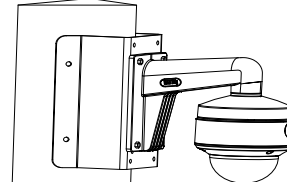

Dimension

Wall Mount

Vertical Pole Mount

Corner Mount

Rain Shade

Wall Mount

In-ceiling Mount

Inclined Ceiling Mount

Accessory

DS-1273ZJ-140
Wall Mount

DS-1275ZJ-SUS
Vertical Pole Mount

DS-1276ZJ-SUS
Corner Mount

DS-1253ZJ-L
Rain Shade

DS-1273ZJ-140B
Wall Mount

DS-1241ZJ
In-ceiling Mount

DS-1240ZJ
Inclined Ceiling Mount